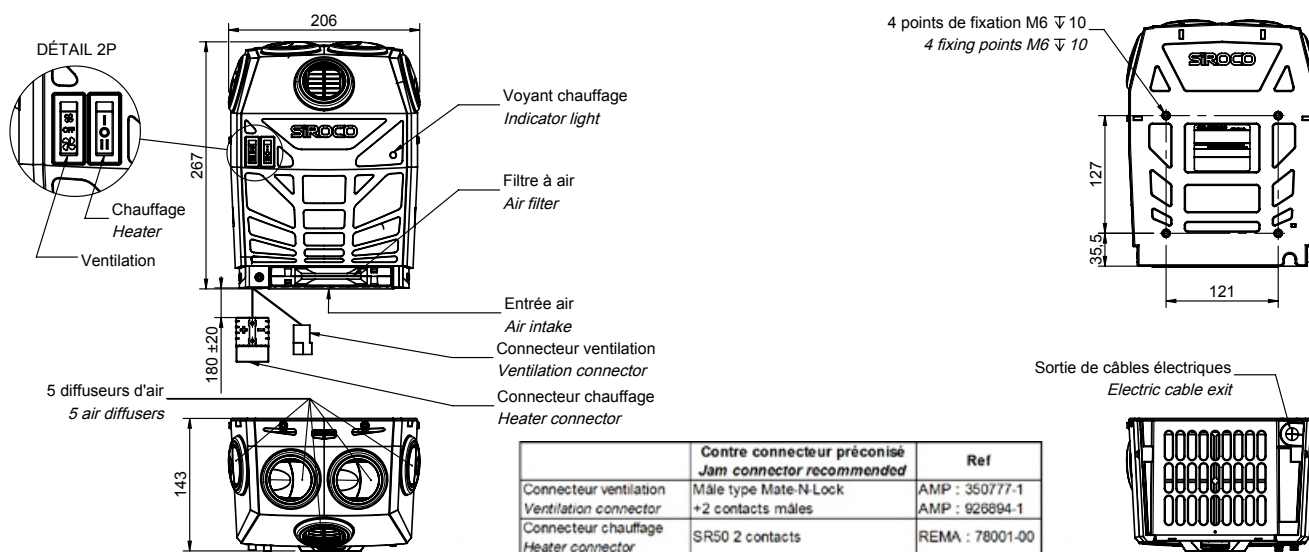

Version 24V sur demande

Electric heater

- 2-speed ventilation
- 2 heating power levels
- Control and blower voltage: 12V or 24V
- Heater voltage: 48V or 80V
- Control panel with 2 rocker switches and 1 operating light
- 20 PPI air filter (option: 30 PPI, G3, G4)
- Safety thermostat
- Black ABS body
- 5 SENSYO air diffusers : 4 with flaps + 1 grid
- Supplied with connector

24V version on request

Tension Voltage	E-SONORA 1500W 2P 48V Sensyo noir / black Reference	E-SONORA 1500W 2P 80V Sensyo noir / black Reference	E-SONORA 1500W 2P 48V Sensyo black / silver Reference	E-SONORA 1500W 2P 80V Sensyo black / silver Reference
12 V	0180 0206	0180 0208	0180 0246	0180 0248
24 V	0180 0207	0180 0209	0180 0247	0180 0249