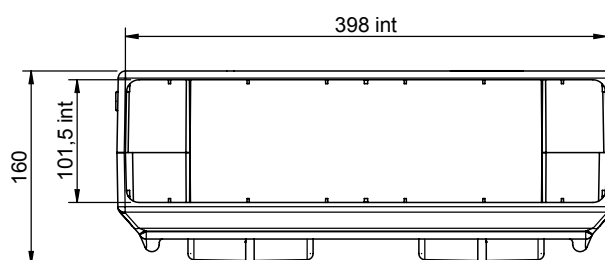

Heating and air conditioning unit

- 3 speed ventilation
- Voltage: 12V or 24V
- Ø16mm hose diameter
- Including "anti-freezing" thermostat
- Expansion valve O-ring connection
- Supplied with mounting kit and connector

Type Type	Référence / Reference	
	12 V	24 V
AUSTRAL PERFORMA B HVAC d16 3V	0330 0202	0330 0203

Tension Voltage	Puissance électrique Electrical power	Poids Weight	Débit d'air nominal Nominal air flow	Puissance calorifique Heating capacity	Puissance frigorifique Cooling capacity
12/24 V	140 W	5,5 kg	410 m³/h	6,9 Kw	8,1 Kw